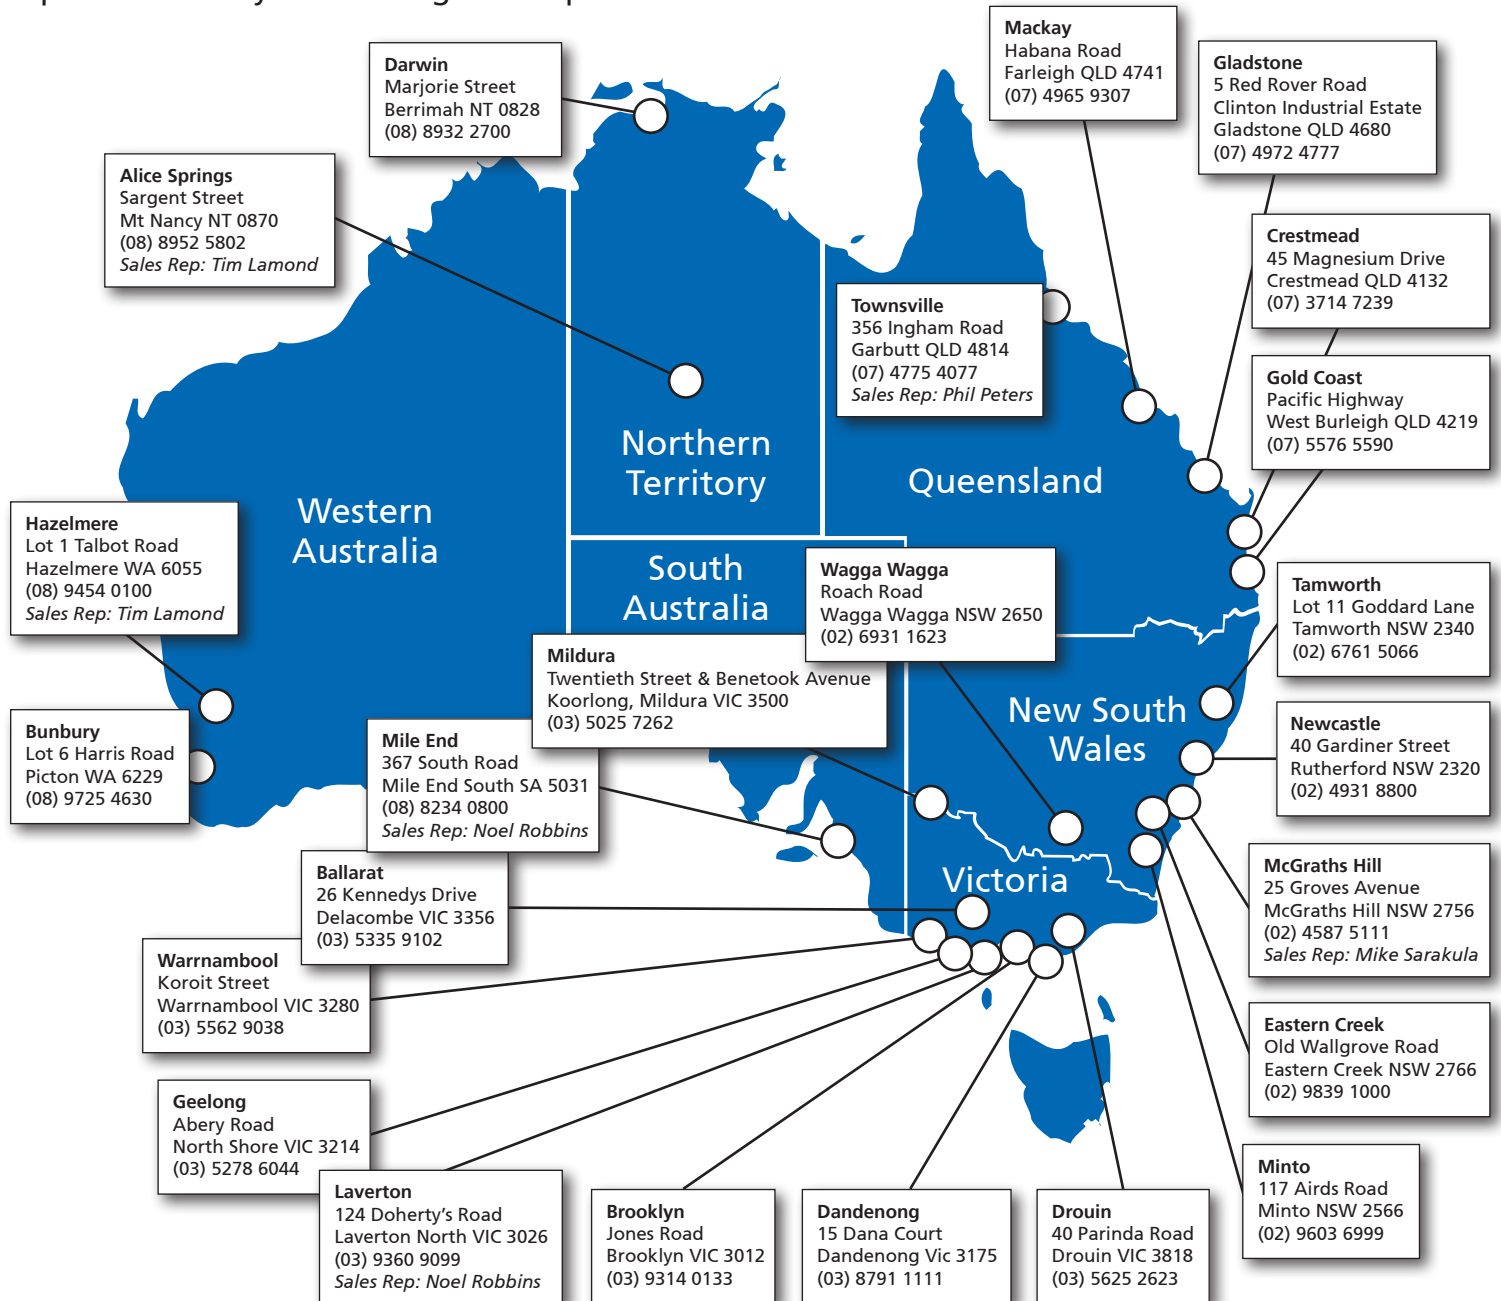

There's a new address on **EZ STREET®**

Fulton Hogan is proud to announce that EZ STREET is now one address closer to you. Through its nationwide manufacturing and distribution network, Fulton Hogan is just one phone call or visit away from being able to assist you. So, if you haven't tried EZ STREET, now is the time to. Give us a call so we can set up a demonstration, and get you on EZ STREET as well. Contact your state representative by referencing the map below.

1300-519-398
www.fultonhogan.com/Australia
www.ezstreetasphalt.com.au

GUARANTEED PERMANENT • WORKS IN ALL WEATHER AND WATER