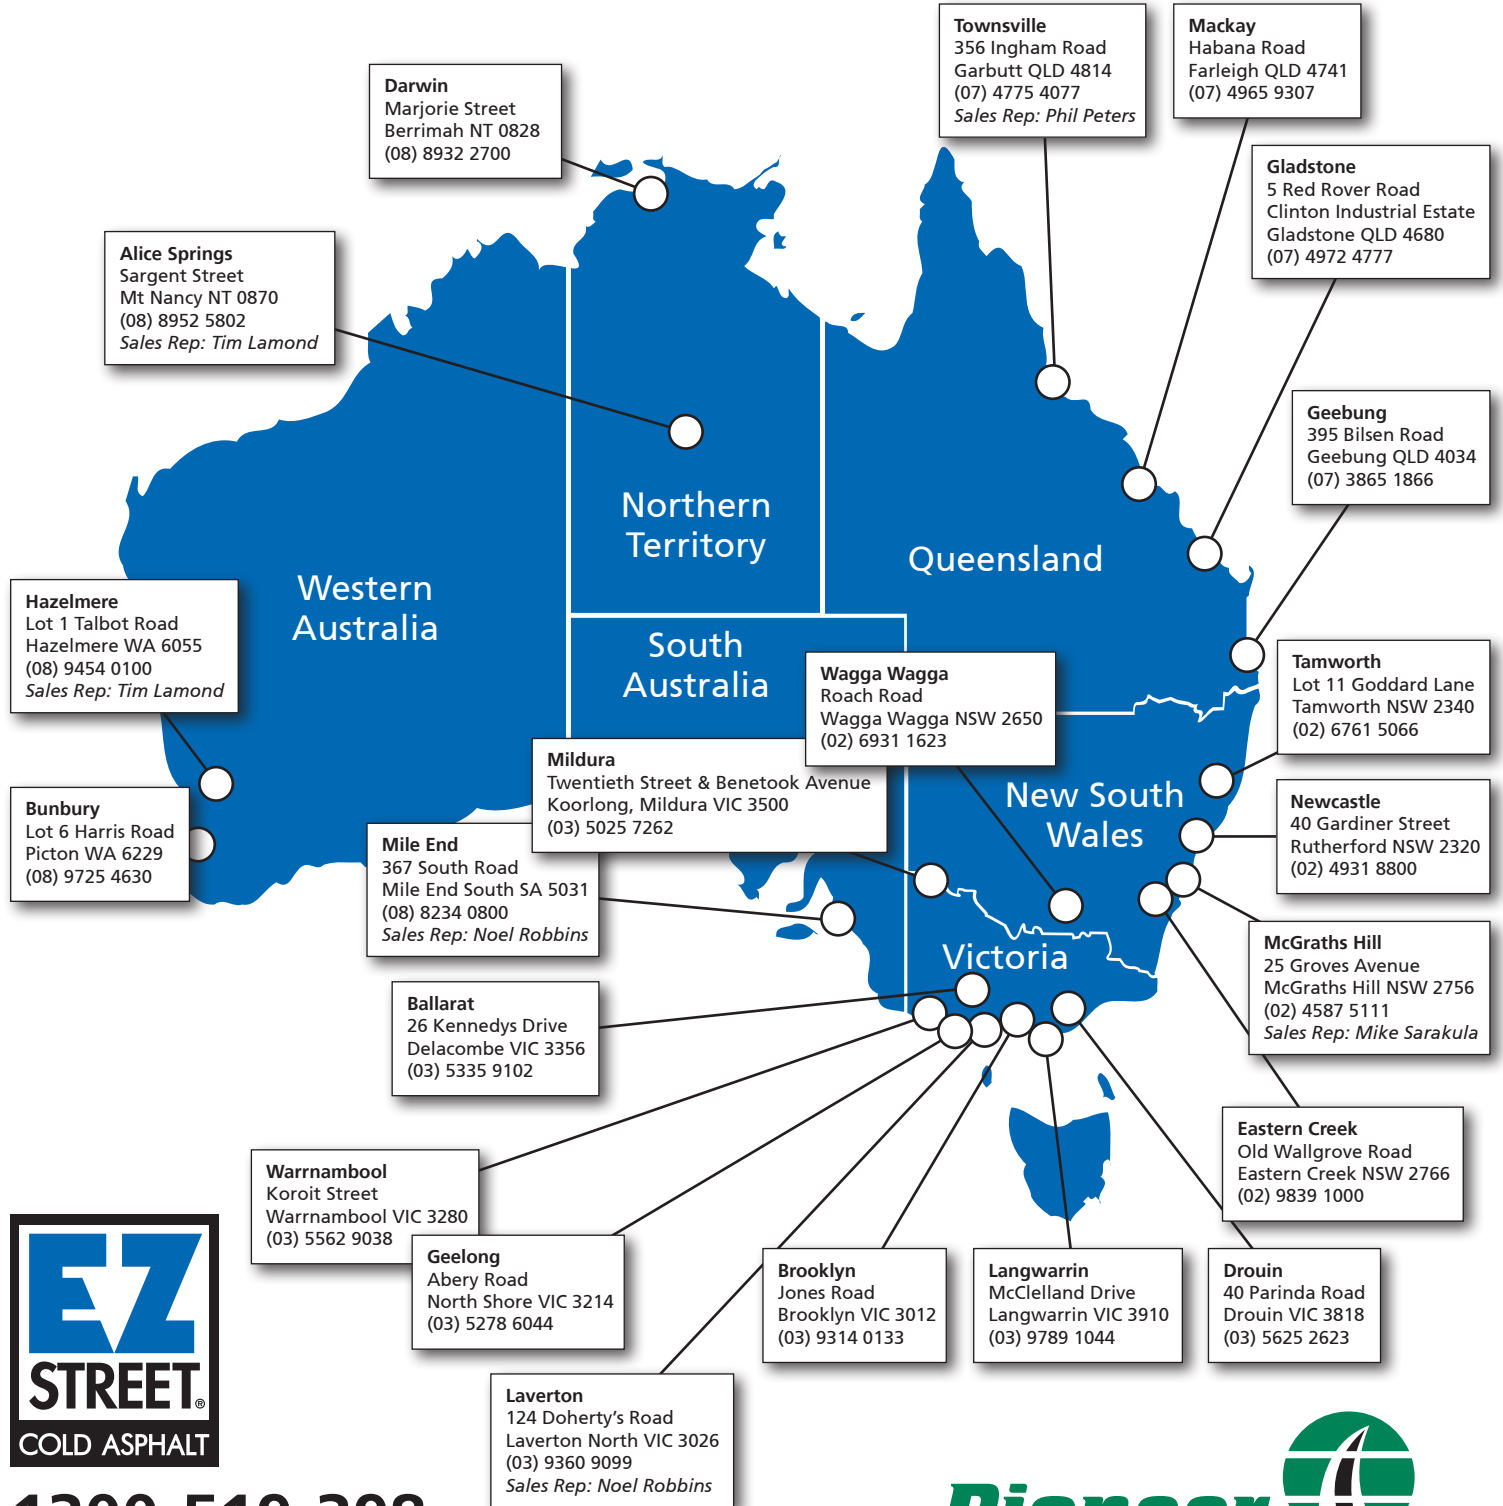

# There's a new address on **EZ STREET®**

Pioneer Road Services is proud to announce that EZ STREET is now one address closer to you. Through its nationwide manufacturing and distribution network, PRS is just one phone call or visit away from being able to assist you. So, if you haven't tried EZ STREET, now is the time to. Give us a call so we can set up a demonstration, and get you on EZ STREET as well. Contact your state representative by referencing the map below.

**1300-519-398**  
 Visit us at: [prs.com.au](http://prs.com.au)  
[ezstreetasphalt.com.au](http://ezstreetasphalt.com.au)

**GUARANTEED PERMANENT • WORKS IN ALL WEATHER AND WATER**